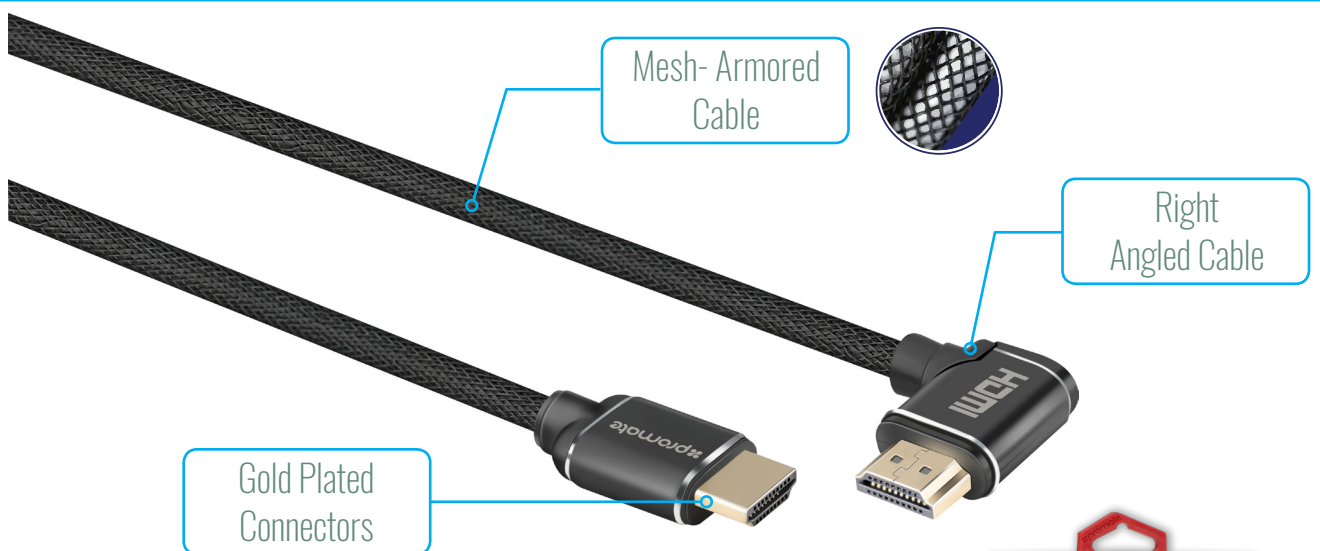

High Definition Right Angle 4K HDMI Audio Video Cable

24K Gold Plated • 4K Ultra HD • High Speed Ethernet • 3D Support • Mesh Braided

Backward
Compatibility

High Speed
HDMI

Plug & Play

3D Video

4K
HD
Resolution

Universal

Tight spaces are always a problem when connecting your HDMI cable. proLink4K1-300 saves time and efforts in your cable setup! This 90 degree HDMI cable gives you the flexibility you need without risking bending your HDMI cables excessively, which may damage the cable or even worse the ports on your expensive equipment. The bend on the cable will help ease the strain at the point of connection to eliminate damage to the HDMI ports on your television and other devices.

Specifications

• Cable Length : 300 Centimeter Cable